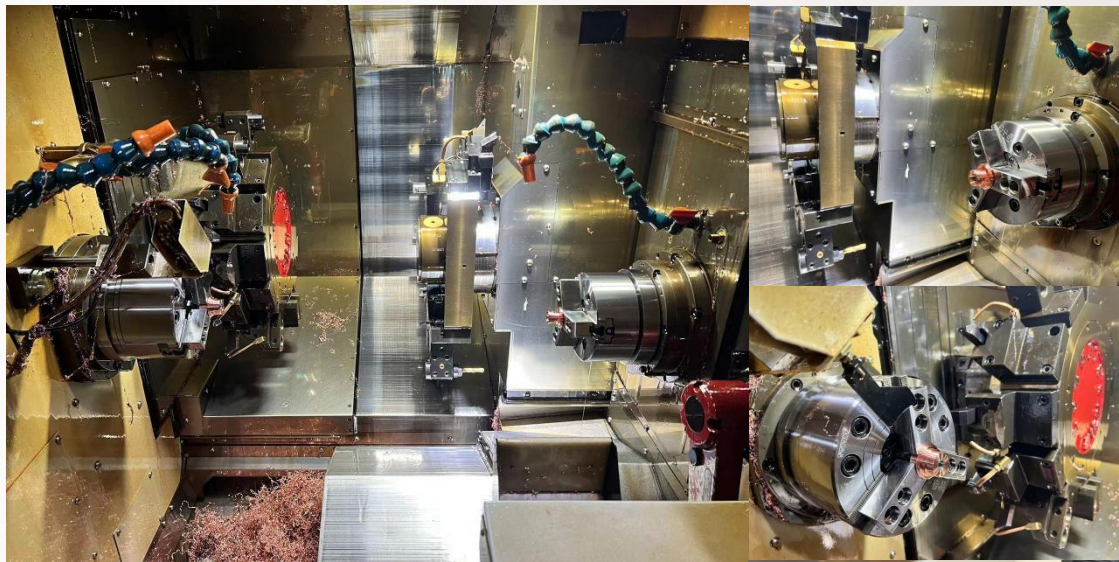

We are the most professional plasma cutting manufacturer expert in China. We have more than 10 years in this industrial. Five years ago, we started to research and develop thermal spray consumables. Now we are the leader of replacement consumables manufacturer.

We use precision casting machine and process to make tungsten-copper blank. The connection between tungsten and copper is perfect, especially there don't have any bubbles.

We use Japanese CITIZEN advanced machine (Miyano) to finish machining. The minimum tolerance can be controlled in 0.01mm. The minimum geometric tolerance can be controlled in 0.02mm.

We use high precision inspection machine such like three coordinate measuring machine to check the dimension.

In this case, comparing with original parts lifetime, ours can meet more than 95%.

We have many customers in China, Europe, Russia, India, USA and so on. The customers are unanimously satisfied with our products which can 100% replace original parts.