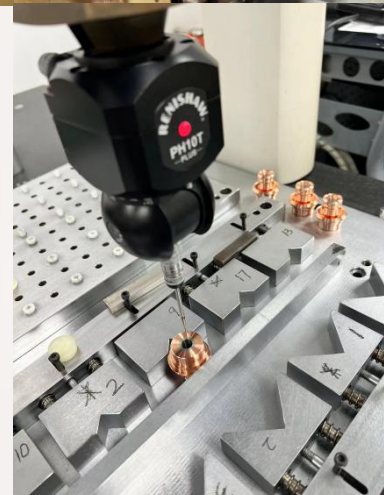

We are the most professional plasma cutting manufacturer expert in China. We have more than 10 years in this industrial. Five years ago, we started to research and develop thermal spray consumables. Now we are the leader of replacement consumables manufacturer.

We use precision casting machine and process to make tungsten-copper blank. The connection between tungsten and copper is perfect, especially there don't have any bubbles.

We use Japanese CITIZEN advanced machine (Miyano) to finish machining. The minimum tolerance can be controlled in 0.01mm. The minimum geometric tolerance can be controlled in 0.02mm.

We use high precision inspection machine such like three coordinate measuring machine to check the dimension.

In this case, comparing with original parts lifetime, ours can meet more than 95%.

We have many customers in China, Europe, Russia, India, USA and so on. The customers are unanimously satisfied with our products which can 100% replace original parts.